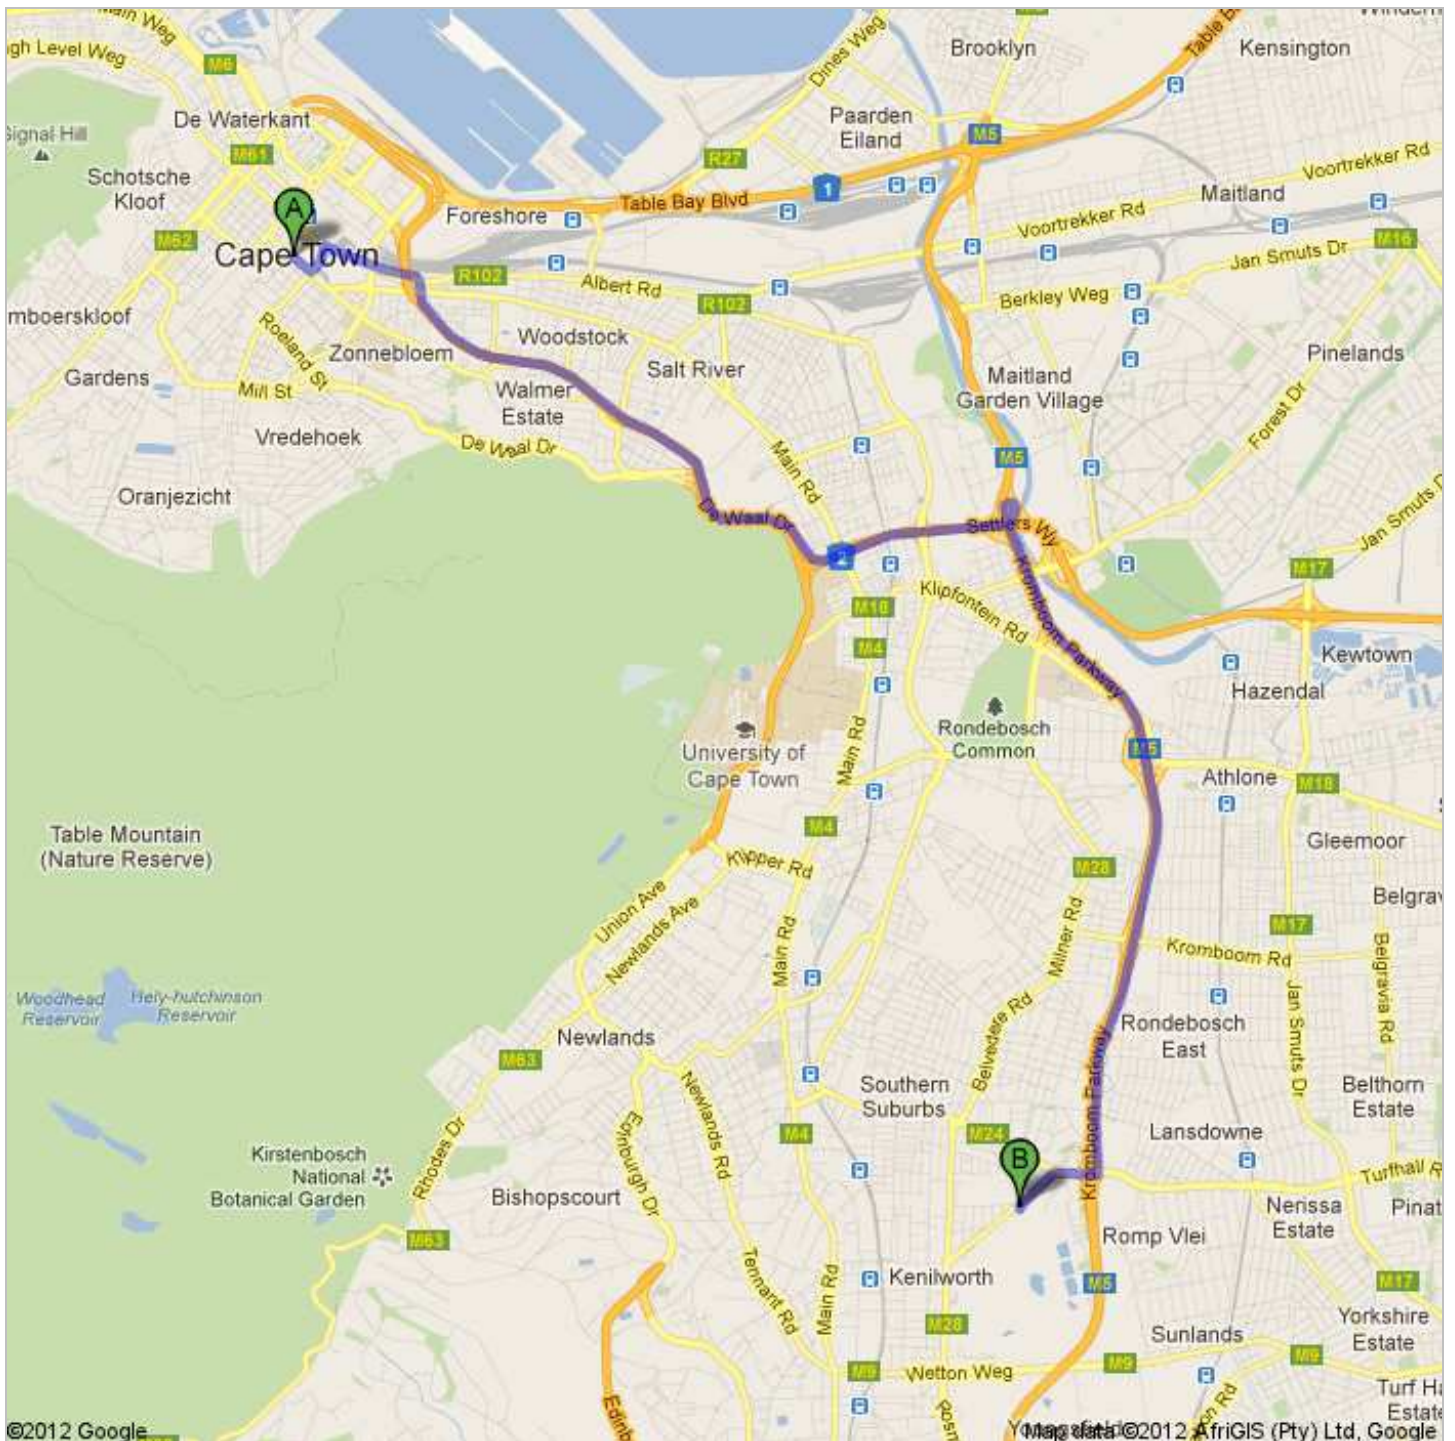

**A** Cape Town, South Africa

	1. Head <b>southeast</b> on <b>Darling St</b> toward <b>Parade St</b>	go 170 m total 170 m
↶	2. Turn left onto <b>Castle St</b>	go 240 m total 400 m
↷	3. Turn right onto <b>Strand St</b>	go 500 m total 900 m
↷	4. Merge onto <b>N2</b> via the ramp to <b>Somerset/Muizenberg</b> About 4 mins	go 4.0 km total 4.9 km
↷	5. Slight left onto <b>Settlers Wy</b> About 1 min	go 1.9 km total 6.8 km
↶	6. Take exit <b>9B</b> to merge onto <b>Kromboom Parkway/M5</b> toward <b>Muizenberg</b> About 4 mins	go 5.4 km total 12.3 km
↷	7. Take exit <b>15</b> for <b>M24</b> toward <b>Kenilworth</b>	go 450 m total 12.7 km
↷	8. Turn right onto <b>Race Course Rd/M24</b> About 2 mins	go 350 m total 13.0 km
↶	9. Take the 1st left onto <b>Doncaster Rd</b>	go 400 m total 13.4 km
↶	10. Take the 2nd left onto <b>PunTERS Wy</b> Destination will be on the left	go 17 m total 13.4 km